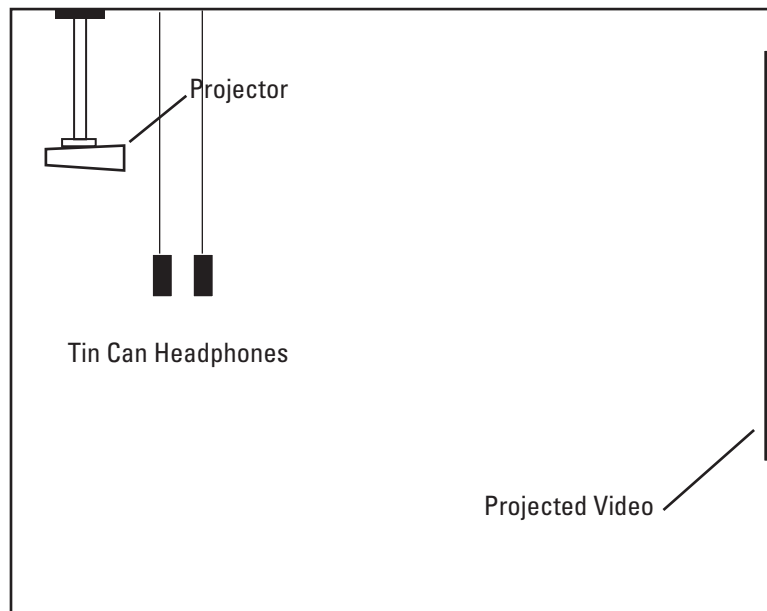

## Video/sound installation

12' x 15' x 15 (3.7 x 4.6 x 4.6 m)

Kristen Baumlier

One channel of color video projection onto white gallery wall OR onto screen suspended from ceiling and mounted to floor;  
two channels of stereo sound in tin can "headphones" that are suspended from the ceiling

**SIDE VIEW**

Equipment:  
LCD video Projector  
DVD deck  
DVD of Antenna  
Headphone Preamp

Cables:  
1 25' S-video cord  
1 pair: RCA to 1/4" stereo cord  
2 custom made tin can headphones that are wired to 1/4" ends  
9 volt AC adapter for headphone preamp  
1 power strip

## GALLERY WALL OR SCREEN HUNG FROM CEILING

Projector, ceiling mounted

**FLOOR PLAN**